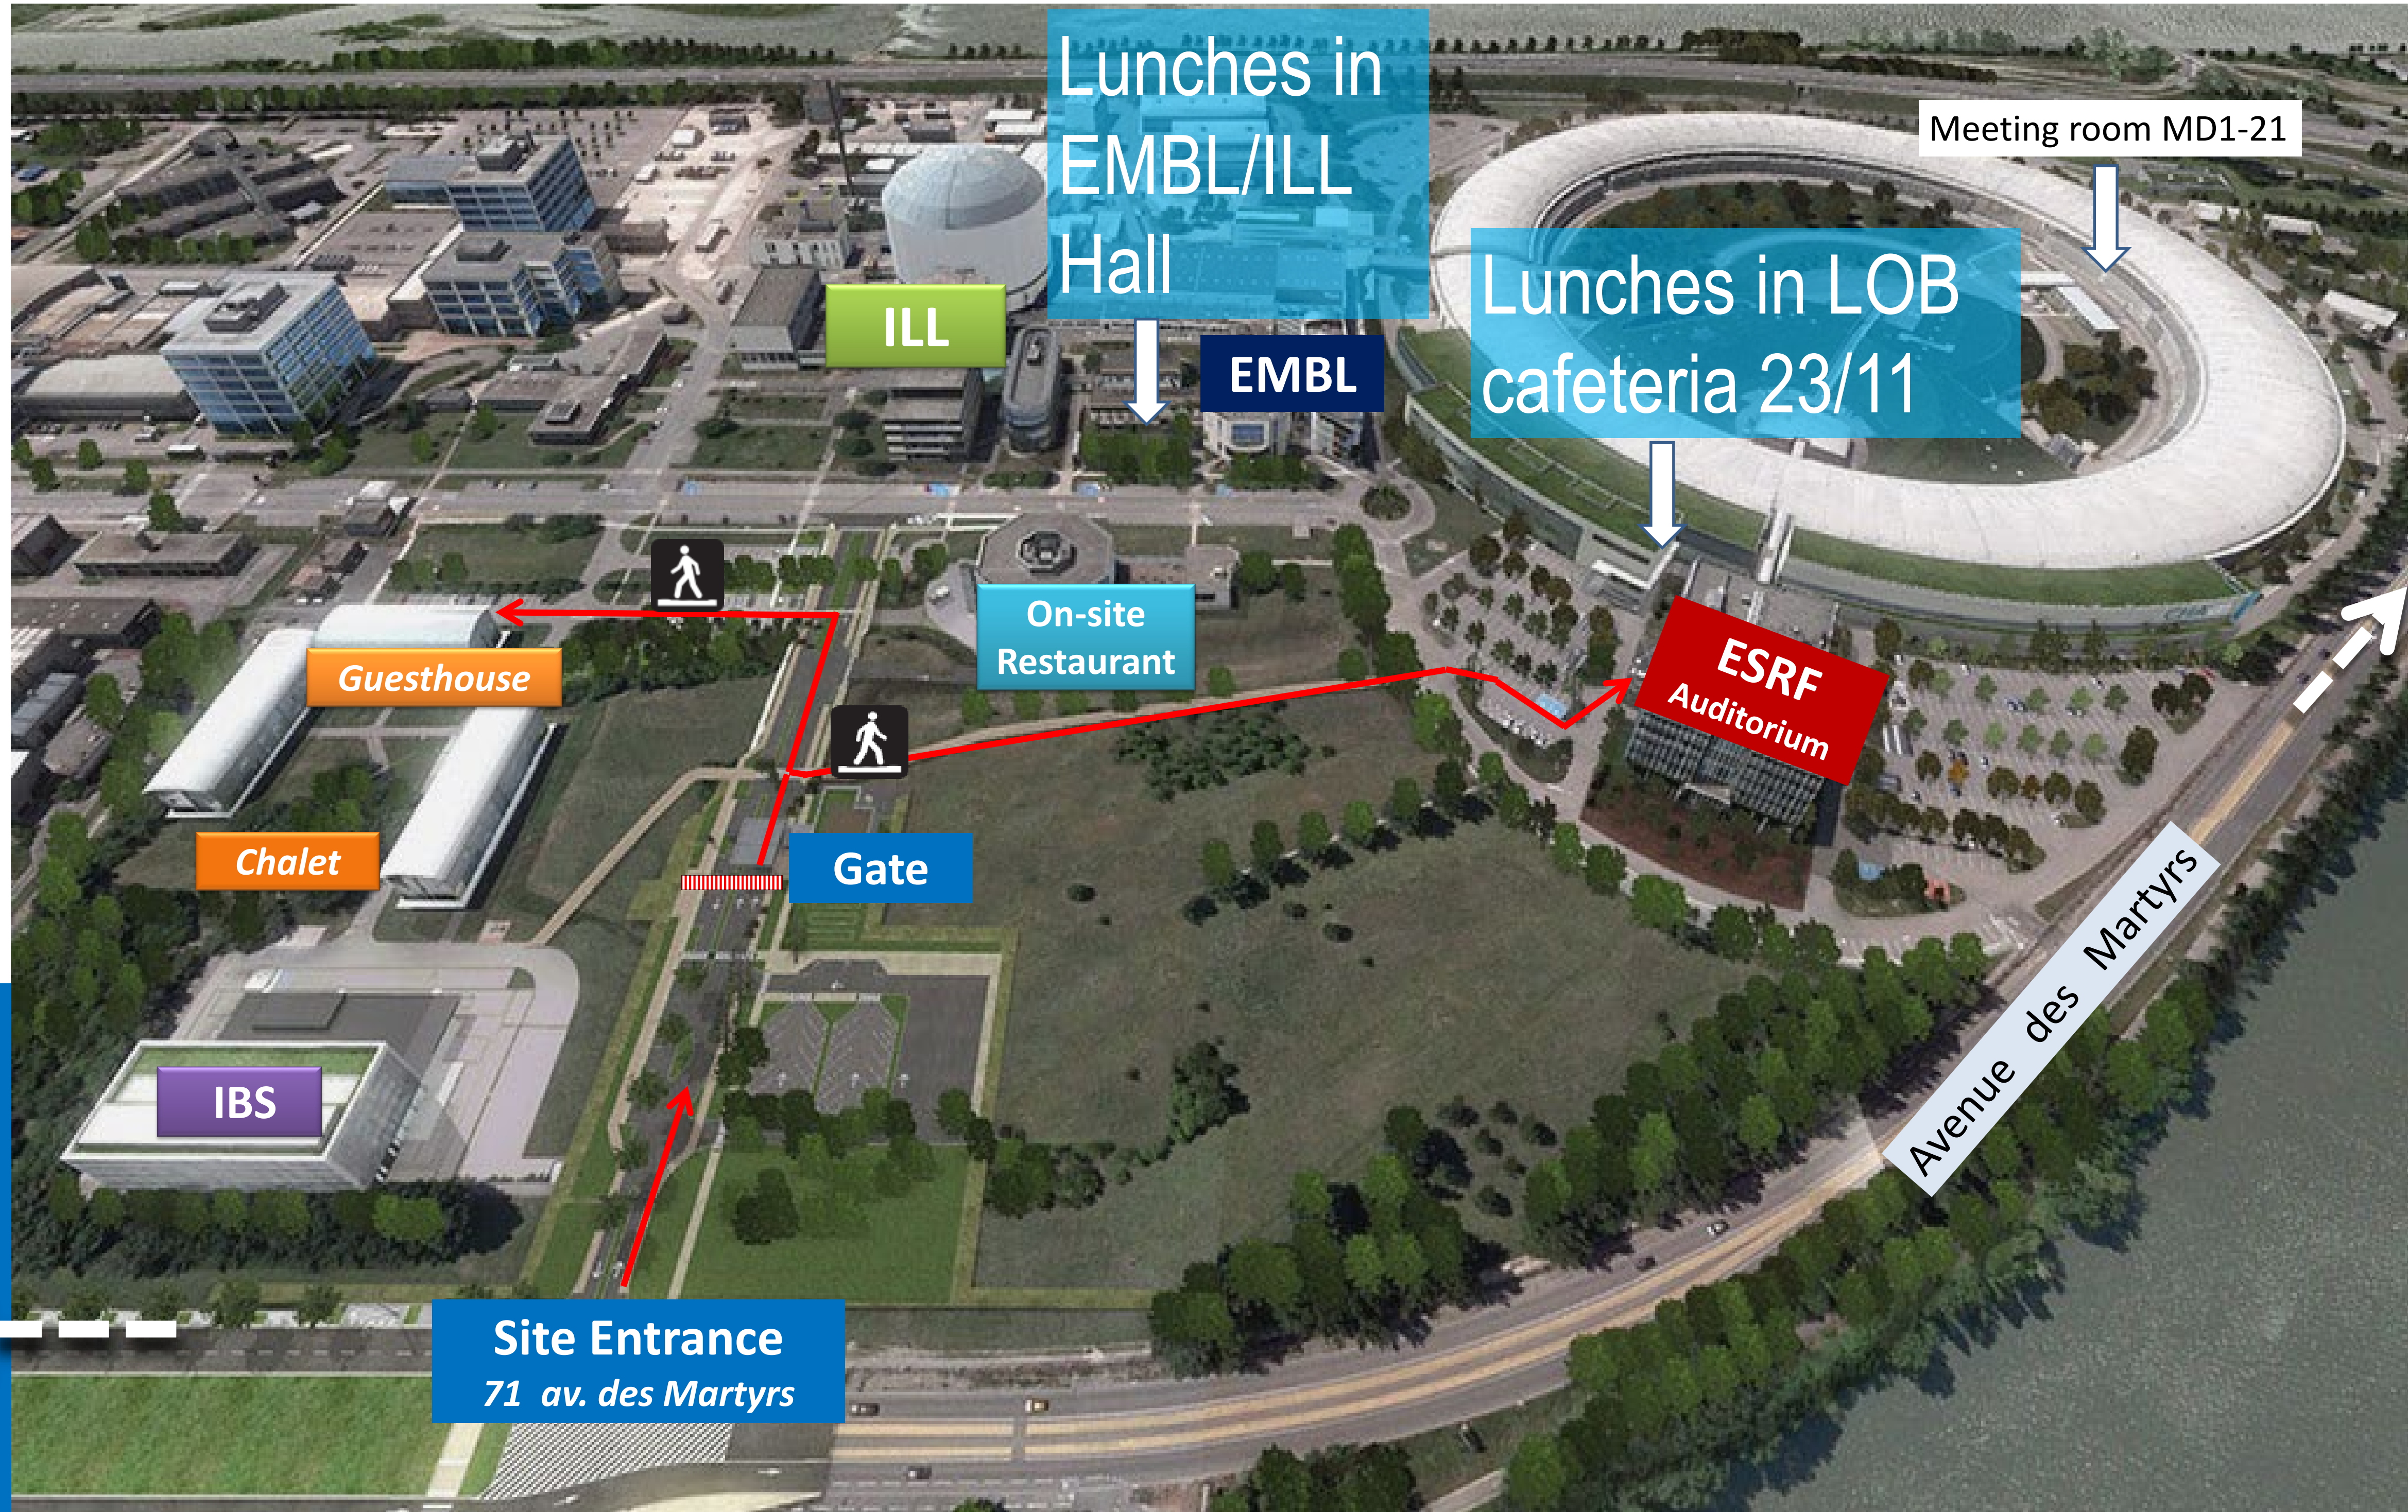

# ESRF

The European Synchrotron  
71 avenue des Martyrs  
38000 Grenoble  
France

# Site Map

- Grenoble down town
- Tram-B End Station
- Train station
- Highway to Lyon
- Shuttle from/to Lyon Airport
- Shuttle from/to Geneva Airport