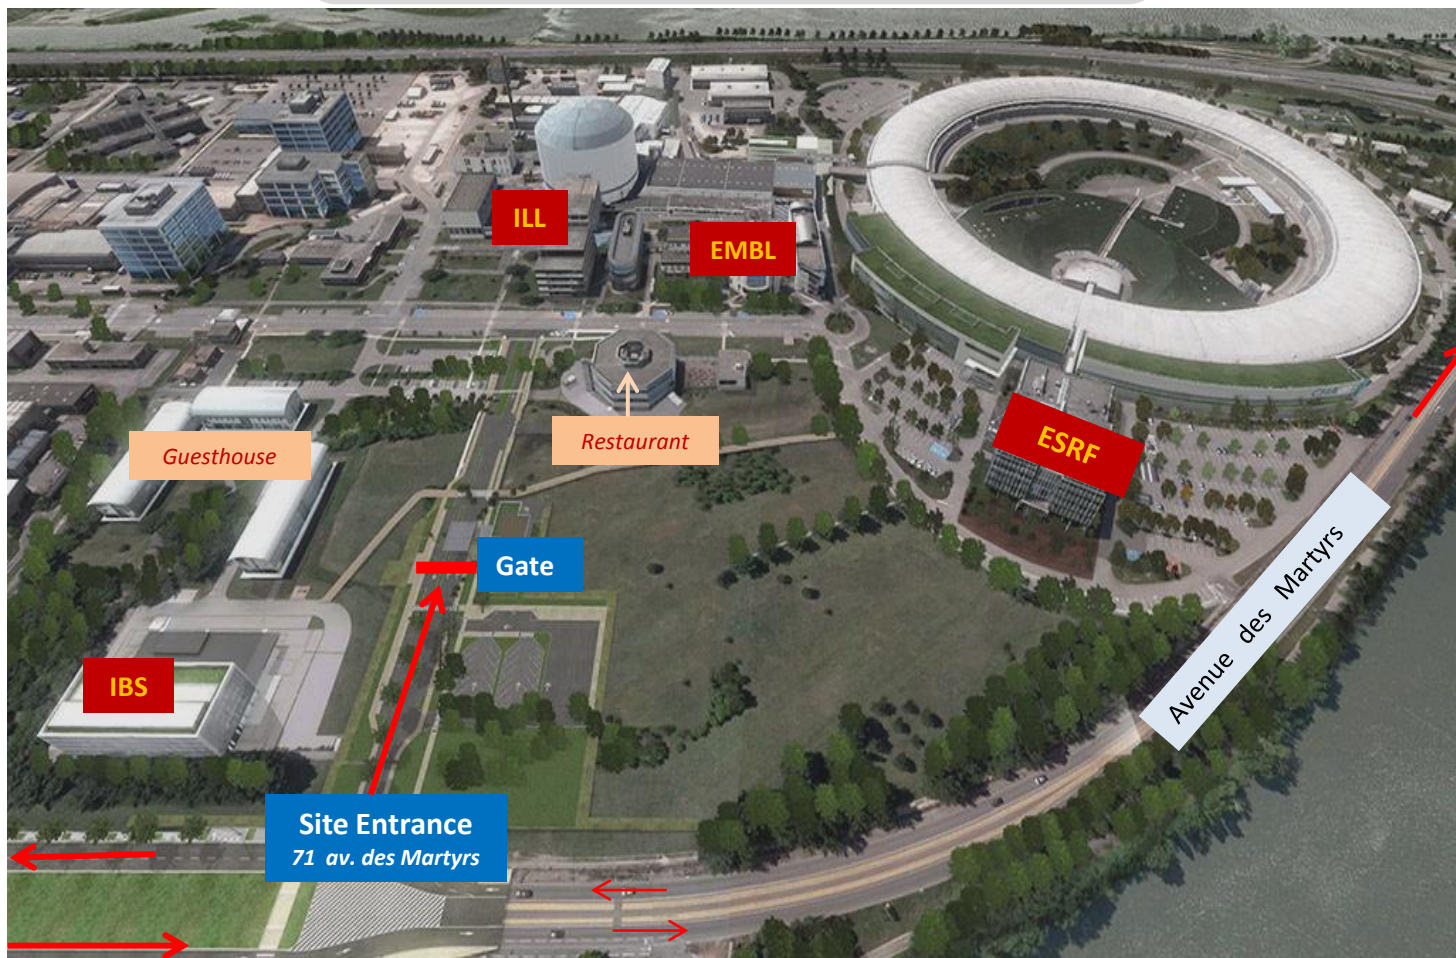

EPN Science Campus
71 avenue des Martyrs
38000 Grenoble
France

European Photon & Neutron Science Campus Grenoble - France

Highway to
Chambéry/
Geneva

- Grenoble
- Train station
- Highway to Lyon
- Shuttle from/to Lyon Airport
- Shuttle from/to Geneva airport
- Stop for tramway

- EMBL** - European Molecular Biology Laboratory
- ESRF** - European Synchrotron Radiation Facility
- IBS** - Institut de Biologie Structurale
- ILL** - Institut Laue-Langevin