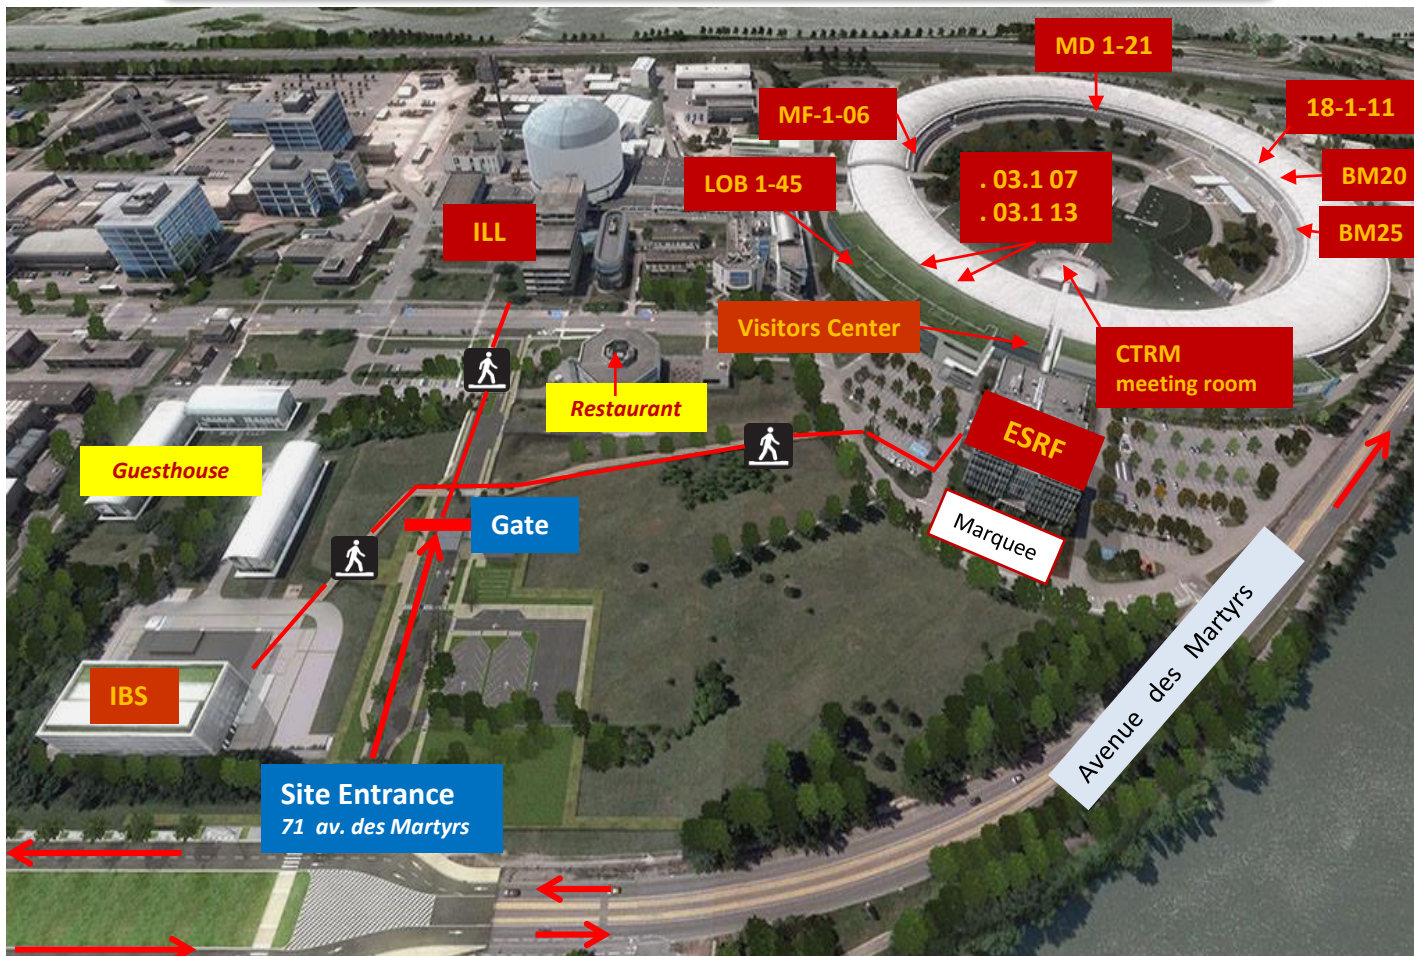

ESRF
 The European Synchrotron
 71 avenue des Martyrs
 38000 Grenoble
 France

User Meeting 2017 - Tutorials Venues

Highway to
 Chambéry/
 Geneva

- Grenoble
- Train station
- Highway to Lyon
- Shuttle from/to Lyon Airport
- Shuttle from/to Geneva Airport
- Tramway

T1. Social media: a new challenge for communicating Science?	_____	Visitors Center
T2. MX BAG Meeting	_____	MD 1 -21
T3. XRF Analysis with PyMca	_____	meeting room LOB 1 -45
T4. Introduction to XAS & EXAFS (morning)	_____	ILL Chadwick Amphitheatre
Tutorial & Practical FDMNES	_____	meeting room 03-1 07
Tutorial & Practical EXAFS data analysis	_____	meeting room 03-1 13
Practicals on EXAFS Beamlines	_____	BM20 & BM25
T5. Coherence reconstruction software	_____	MF-1-06 MTBF
T6. Volume image analysis of tomographic data	_____	Control Room meeting room
T7. SAXS/WAXS data reduction and analysis	_____	IBS Seminar Room
T8. Nuclear Resonance applications	_____	meeting room 18-1-11